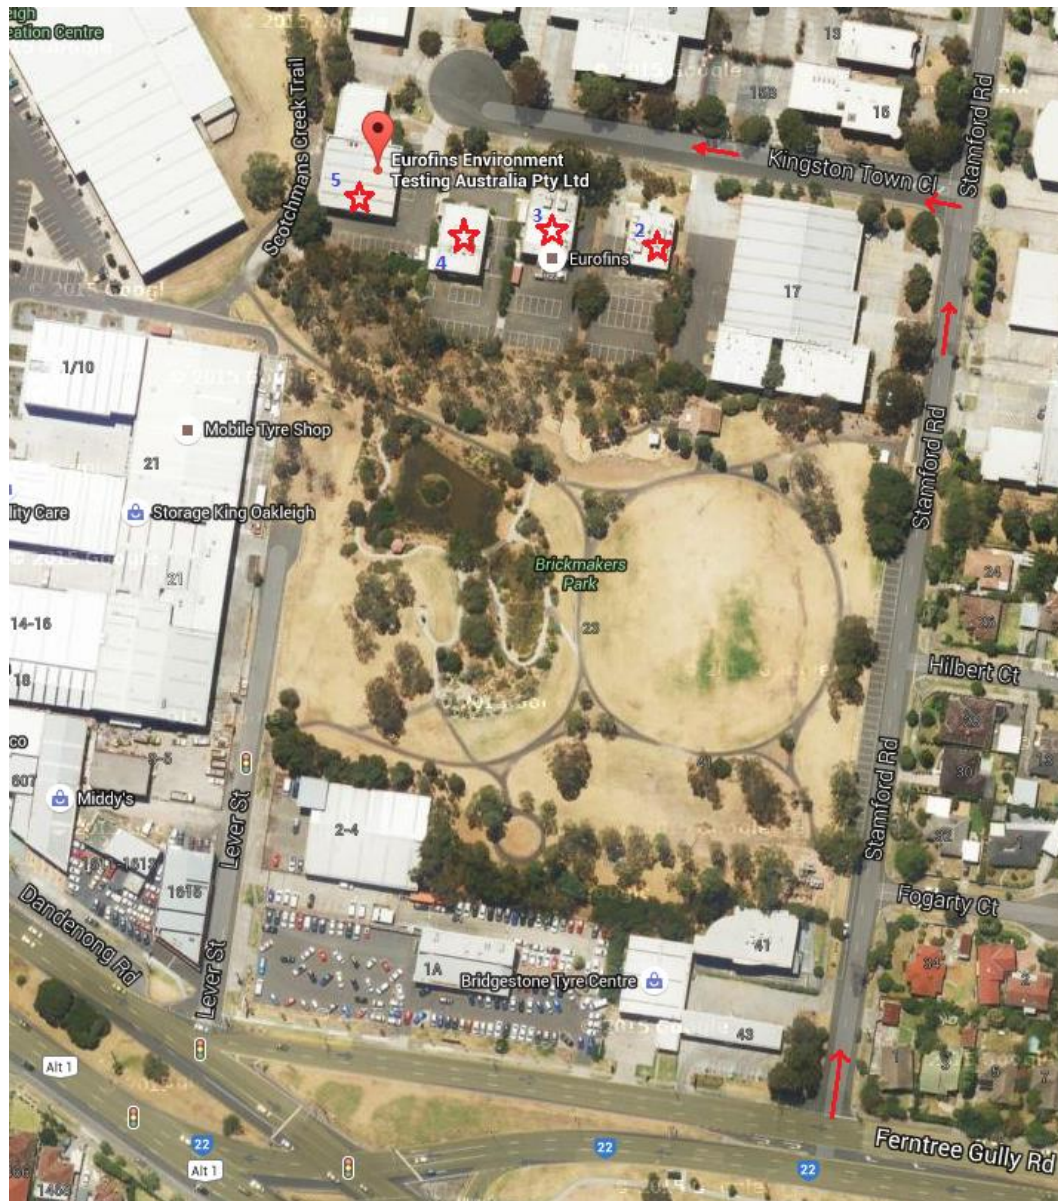

### Directions

- Our lab is located in Oakleigh across four buildings at 2-5 Kingston Town Close. If arriving from Ferntree Gully Road, turn into Stamford Road, then turn left at next corner into Kingston Town Close. Our company Reception is located at 5 Kingston Town Close at the end of the cul-de-sac. If simply delivering samples, our Sample Receipt is located at 2 Kingston Town Close:

## **Parking**

- Parking on the street is free and time unlimited. Visitors are also welcome to park in any of the carparks across our four buildings. Please be aware that there are a couple car spaces which are reserved and not able to be used. These reserved parks have signage indicating this, or display a name sign at the front of the parking space.